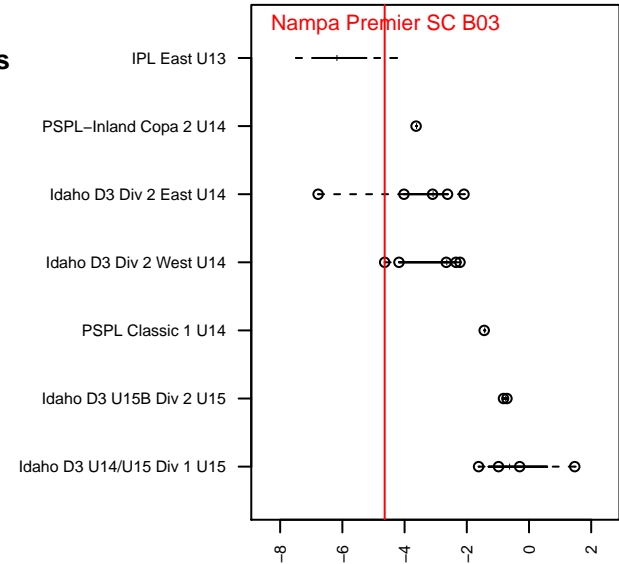

**attack and defense rating
relative to others at age
and all opponents in last 13 months**