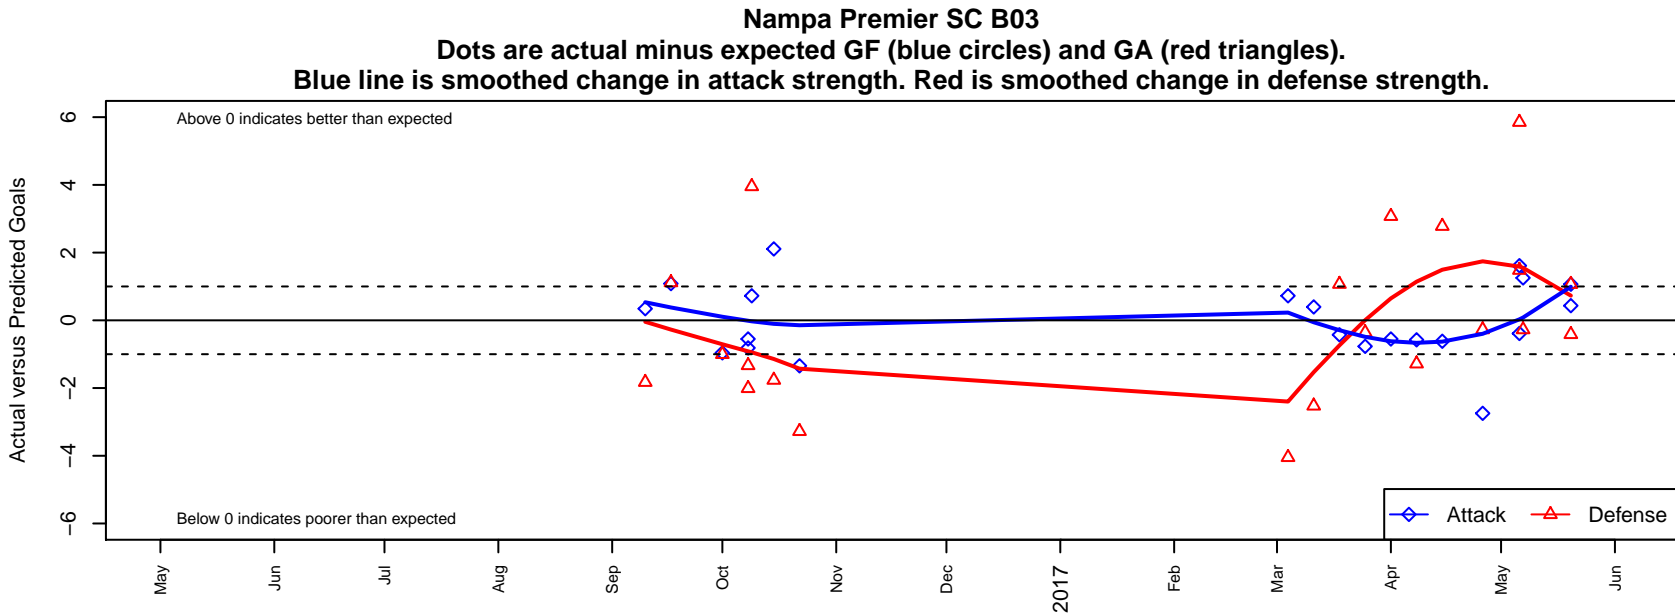

**attack and defense variance (black dot)
relative to other teams
and top 10 in region**

**attack and defense rating
relative to others at age
and all opponents in last 13 months**

Nampa Premier SC B03

Nampa Premier SC
Nampa, ID
B03 total strength=826
attack=1.55 defense=0.78
fall league = Idaho D3 Div 2 West U14
spr league = Spr Idaho D3 U14 Div 2

alt names used:
NAMPA PREMIER SC U13/14B (04/03) (ID)
NAMPA PREMIER SC U13/14B (04/03)
NAMPA PREMIER SC U13/14B (04/03)
NAMPA PREMIER SC U13/14B (04/03) (ID)
NAMPA PREMIER SC U13/14B (04/03) (ID)

Venues played:
2016 Idaho D3 Division 2 West U14
2016 GEM State Challenge U14 U14
2016 Spr Idaho D3 U14 Division 2
2016 Canyon Rim Classic U14 B U14
2016 ID Directors Cup U14 Silver U14